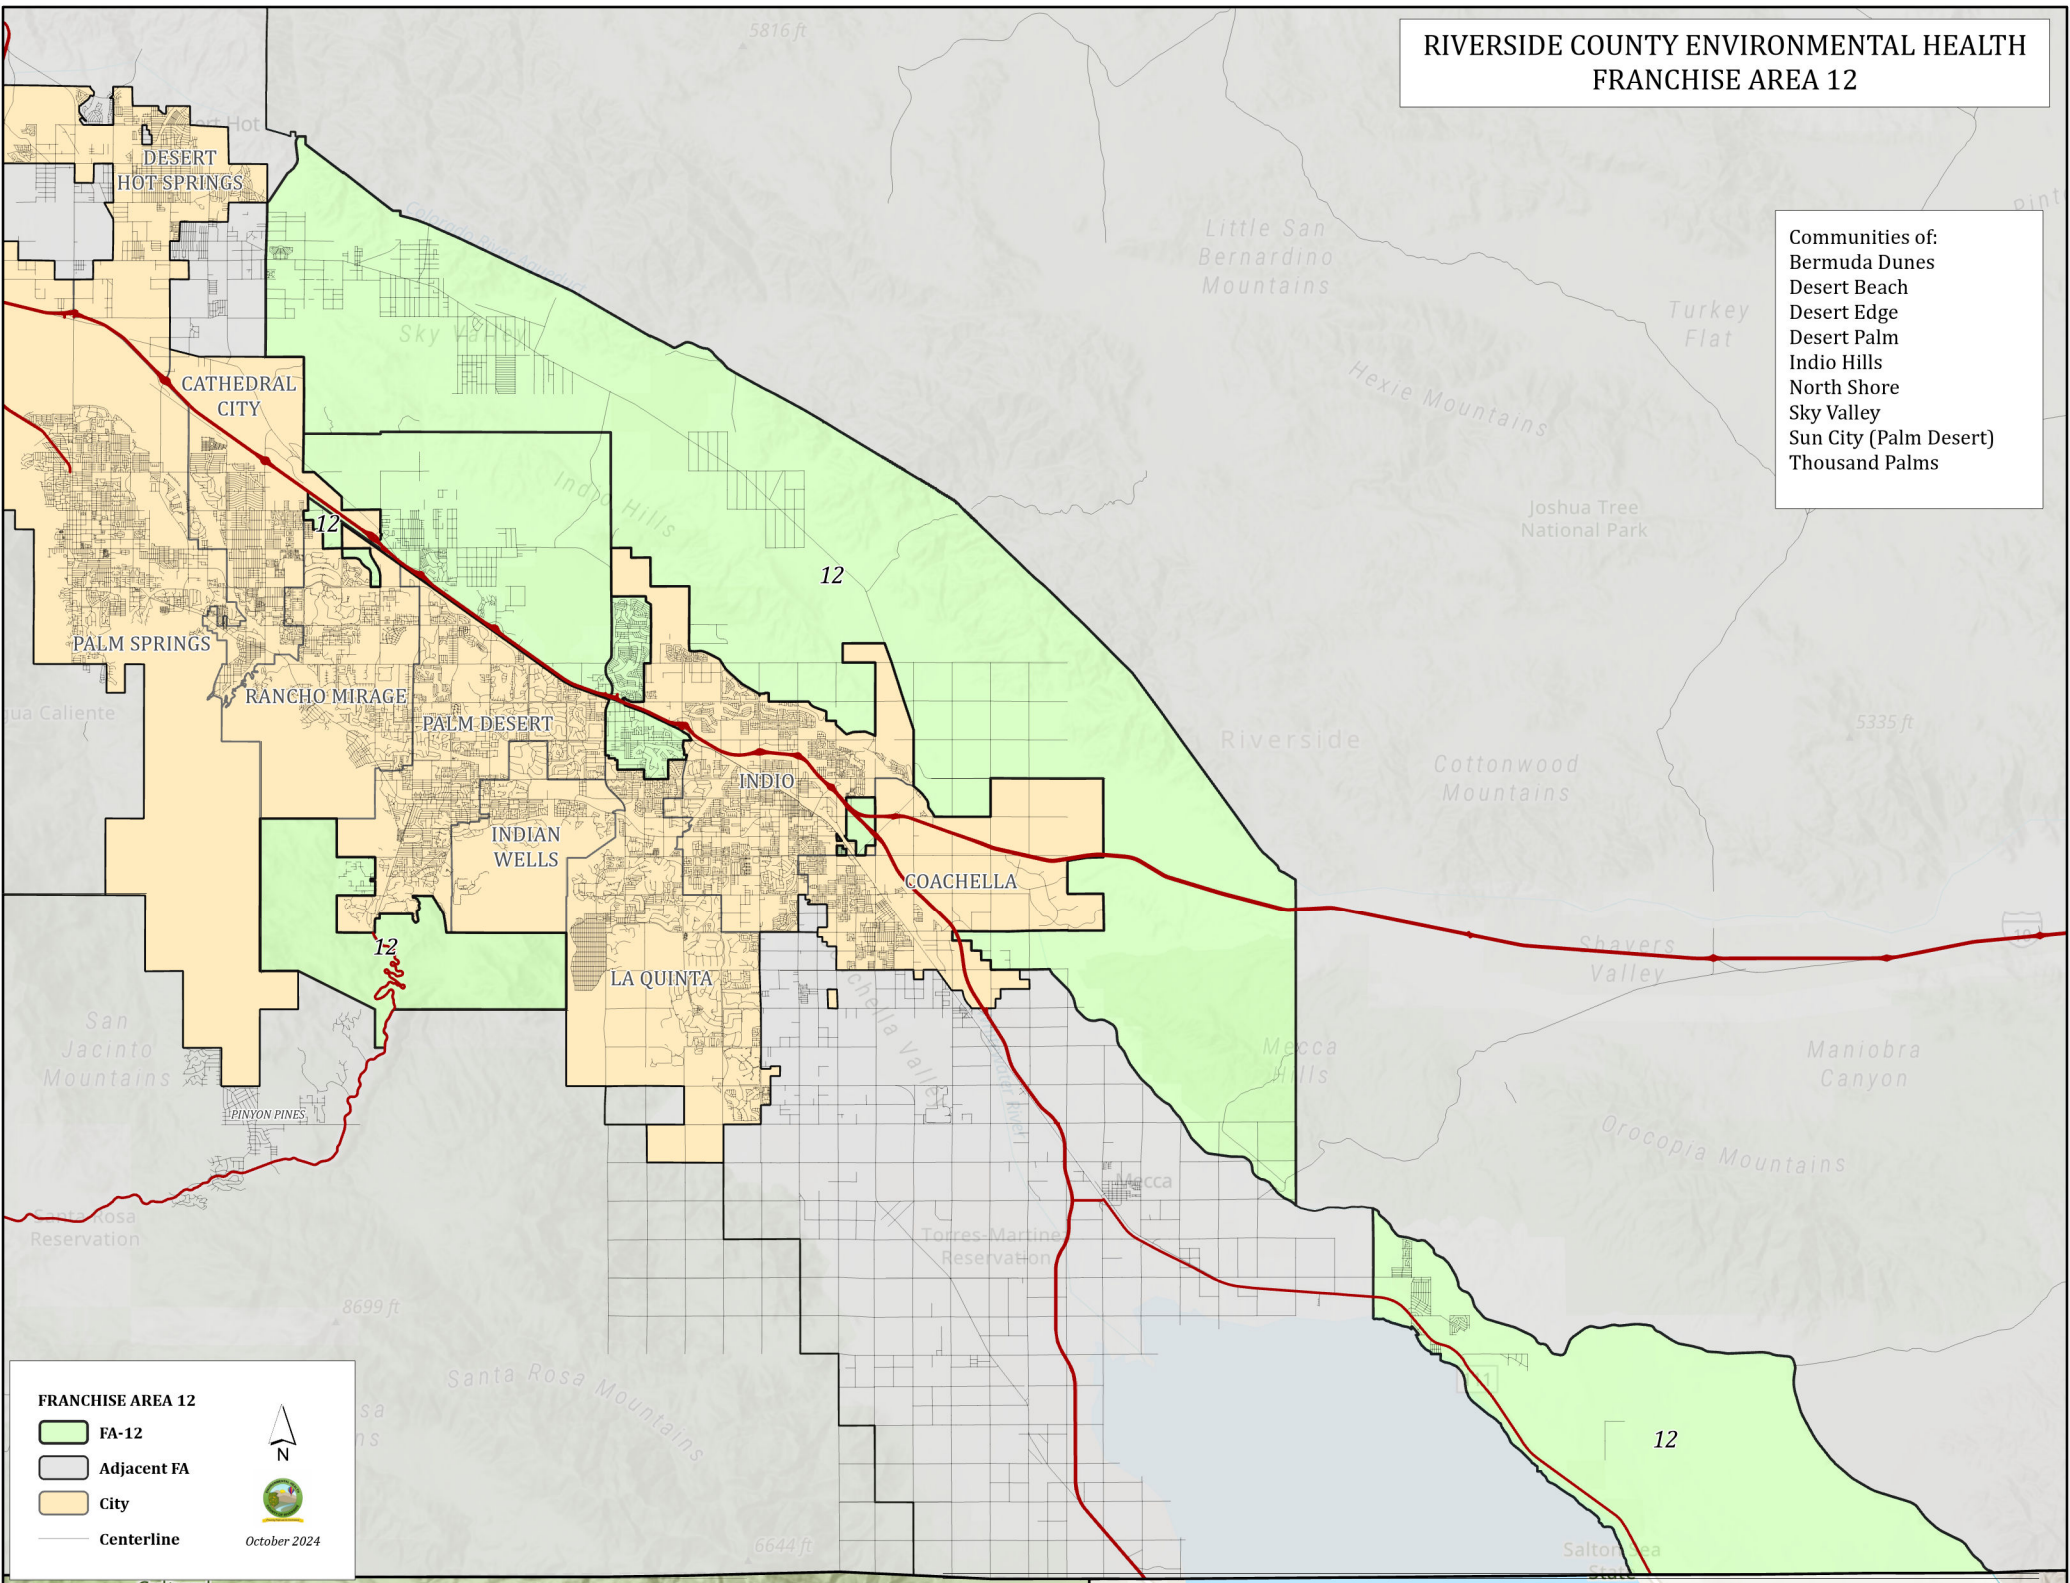

RIVERSIDE COUNTY ENVIRONMENTAL HEALTH FRANCHISE AREA 12

- Communities of:
 - Bermuda Dunes
 - Desert Beach
 - Desert Edge
 - Desert Palm
 - Indio Hills
 - North Shore
 - Sky Valley
 - Sun City (Palm Desert)
 - Thousand Palms

FRANCHISE AREA 12

- FA-12
- Adjacent FA
- City
- Centerline

N

October 2024