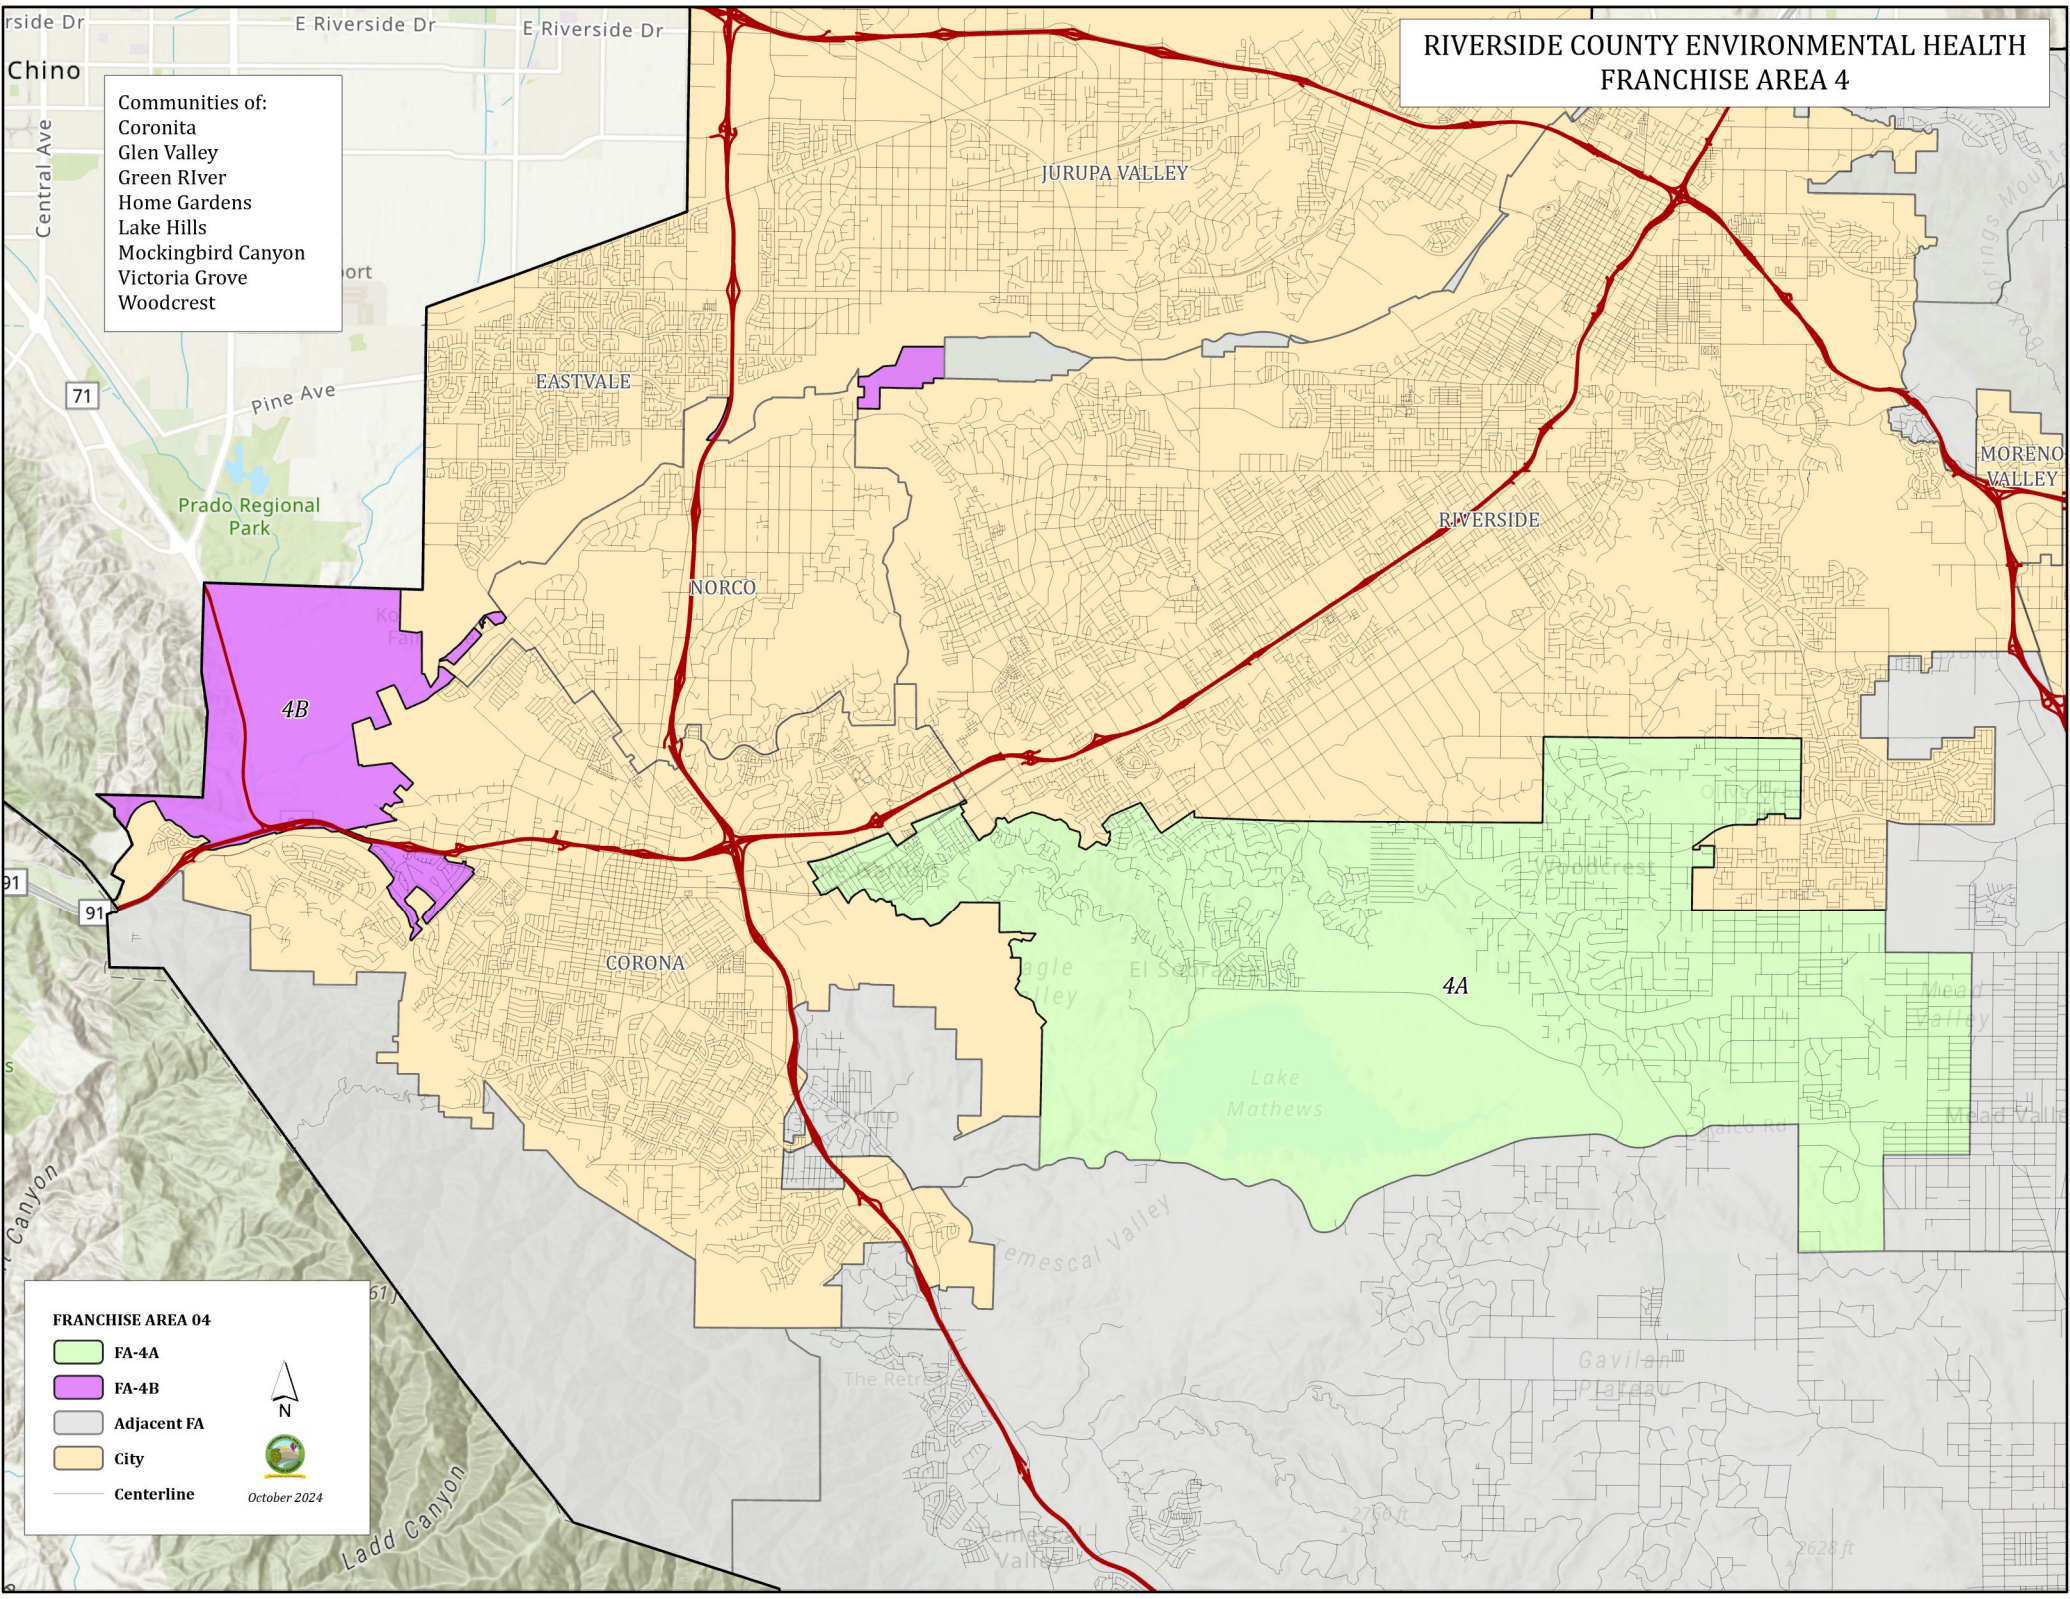

RIVERSIDE COUNTY ENVIRONMENTAL HEALTH FRANCHISE AREA 4

- Communities of:
- Coronita
 - Glen Valley
 - Green River
 - Home Gardens
 - Lake Hills
 - Mockingbird Canyon
 - Victoria Grove
 - Woodcrest

FRANCHISE AREA 04

- FA-4A
- FA-4B
- Adjacent FA
- City
- Centerline

N

October 2024